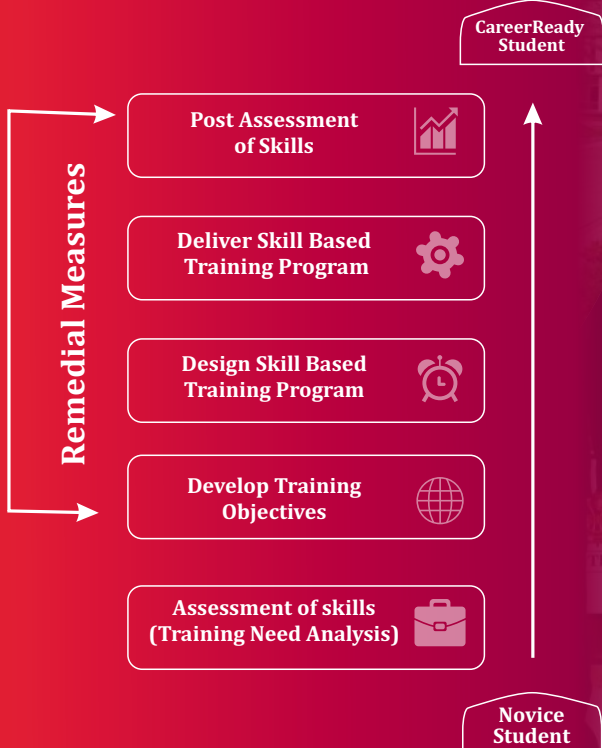

STUDENT PROGRESSION INDEX/ TRAINING